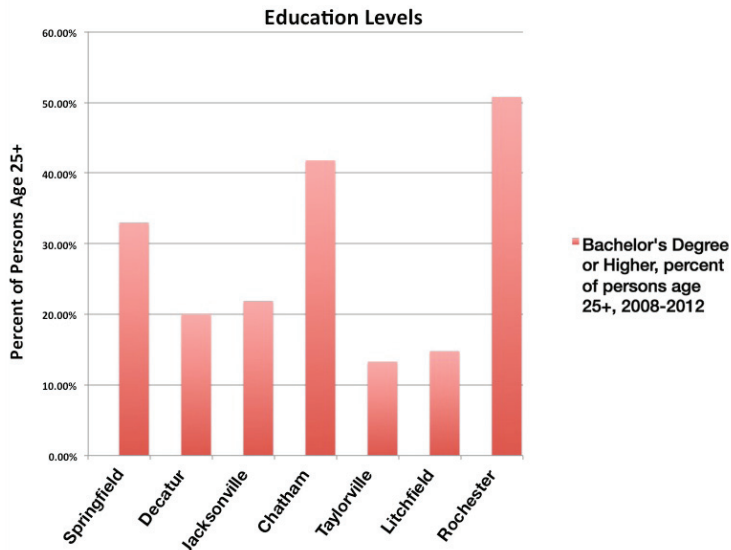

The Ball-Chatham School District is located in southern Sangamon County and includes the southern portion of the capital city of Springfield. The district is composed of 6 schools: 3 elementary (grades PK-4); Glenwood Intermediate School (grades 5-6); Glenwood Middle School (grades 7-8); Glenwood High School (grades 9-12). The district has a statewide reputation for student excellence in academics, athletics and the arts.

97.7% of Chatham residents have their high school diploma and **41.8%** have their Bachelor's degree.

*Source: Quickfacts U.S. Census Bureau; www.city-data.com

AWARDS/HONORS

- The Ball-Chatham School District has been named to the 4th Annual AP District Honor Roll. A total of 477 school districts in the United States and Canada earned a place on the list. The AP District Honor Roll recognizes efforts to open AP classroom doors to a significantly broader pool of students, while maintaining or improving the percentage of students earning scores of three or higher.
- The District has received the Bright A+ Award and Bright Star Award for academic excellence from SchoolSearch™. These awards are based on those Illinois school districts with the highest student academic performance at the lowest cost.
- Glenwood High School received a Silver Medal Award by US News in 2012 and 2013 for academic performance. In addition, athletic teams regularly achieve "State Championship" levels for their performances. GHS' performing and visual arts programs also win at regional, state and even national levels. Glenwood currently offers 16 Advanced Placement (AP) classes, and nine Dual Credit classes in partnership with Lincoln Land Community College.